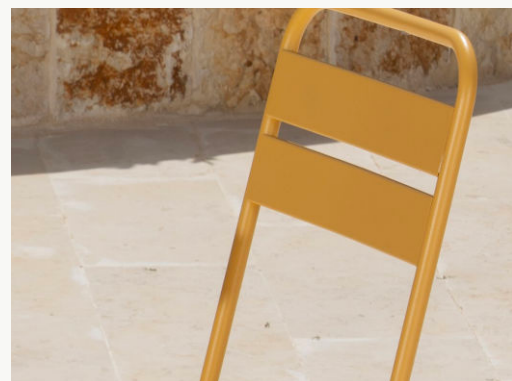

Features:

Lightweight frame.
UV and water-resistant fabrics.

Table
D60 x W60 x H70 cm

Chair
D50x W42 x H88 cm

Item NO.150-05833

Turquoise

Item NO.150-05820

White