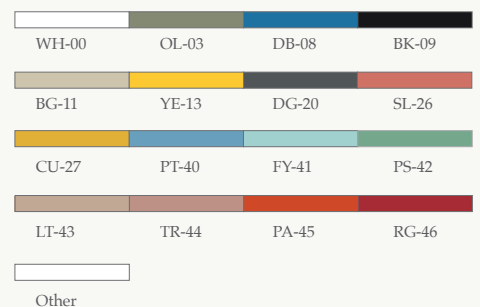

Pride

Plastic chair

Pride

Item NO.110-03000
W 50 x D 59 x H 82 cm
Packaging : 4 pcs

Super pride

Item NO.110-03100
W 54 x D 61 x H 82 cm
Packaging : 4 pcs

Available Colors:

WH-00	OL-03	DB-08	BK-09
BG-11	YE-13	DG-20	SL-26
CU-27	PT-40	FY-41	PS-42
LT-43	TR-44	PA-45	RG-46

Other

Rio

Plastic chair

Rio

Item NO.110-03200
W 47 x D 48 x H 88.5 cm
Packaging : 4 pcs

Super rio

Item NO.110-03300
W 56.5 x D 48 x H 88.5 cm
Packaging : 4 pcs

Available Colors: