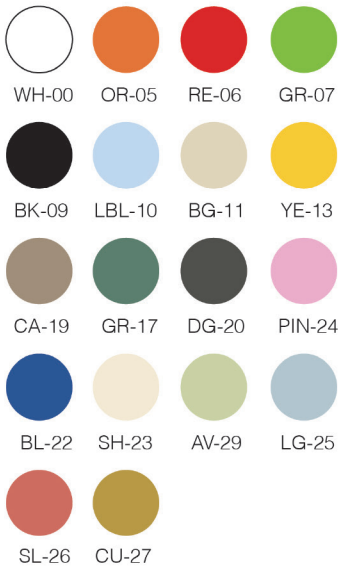

DALIA FLOWER POT

116-70300 2.4 Liters

116-70400 3.5 Liters

116-70500 5 Liters

Diameter(cm)	Height(cm)	Capacity(L)	Weight(KG)
22	33	5	0.42

Diameter(cm)	Height(cm)	Capacity(L)	Weight(KG)
19	14.8	3.5	0.23

Diameter(cm)	Height(cm)	Capacity(L)	Weight(KG)
16	12.5	2.4	0.13

UV Resistant

Temperature

Light weight

100% Recyclable

Drain for water