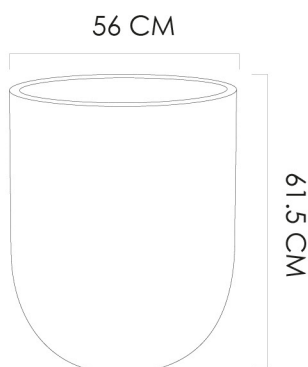

GREEN GRANITE
116-71123

WHITE
116-71135

Diameter(cm)	Height(cm)	Capacity(L)	Weight(KG)
48	35.5	44	2.2

UV Resistant

Temperature

Light weight

100% Recyclable

Drain for water

↑ Max Height
↓ 170 CM

FLORENA
Flower Pot

116-71423

+

KWAI SINGLE
STEM TREE
150 CM

18971123

+

2X ALOEVERTA
TREE
43 CM

135 Liters

BEIGE GRANITE
116-72440

GRAY GRANITE
116-72441

BLACK GRANITE
116-72442

GREEN GRANITE
116-72443

WHITE
116-72455

Diameter(cm)	Height(cm)	Capacity(L)	Weight(KG)
56	61.5	135	4

UV Resistant

Temperature

Light weight

100% Recyclable

Drain for water

↑ Max Height
↓ 200 CM

OLIVA
Flower Pot

116-72440

+