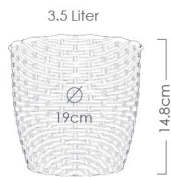

ROSE FLOWER POT

116-70600 60 cm

116-70700 80 cm

Length(cm)	Width(cm)	Height(cm)	Capacity(L)	Weight(KG)
61.5	20	15	2.4	0.76

Length(cm)	Width(cm)	Height(cm)	Capacity(L)	Weight(KG)
81.5	20	15	3.5	1

UV Resistant

Temperature

Light weight

100% Recyclable

Drain for water

CAMELIA FLOWER POT

116-70800

Length(cm)	Width(cm)	Height(cm)	Weight(KG)
47	29	21	1.6

UV Resistant

Temperature

Light weight

100% Recyclable

Drain for water

DALIA FLOWER POT

116-70300 2.4 Liters

116-70400 3.5 Liters

116-70500 5 Liters

Diameter(cm)	Height(cm)	Capacity(L)	Weight(KG)
22	33	5	0.42

Diameter(cm)	Height(cm)	Capacity(L)	Weight(KG)
19	14.8	3.5	0.23

Diameter(cm)	Height(cm)	Capacity(L)	Weight(KG)
16	12.5	2.4	0.13

UV Resistant

Temperature