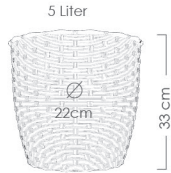

ROSE FLOWER POT

116-70600 60 cm

116-70700 80 cm

Length(cm)	Width(cm)	Height(cm)	Capacity(L)	Weight(KG)
61.5	20	15	2.4	0.76

Length(cm)	Width(cm)	Height(cm)	Capacity(L)	Weight(KG)
81.5	20	15	3.5	1

UV Resistant

Temperature

Light weight

100% Recyclable

Drain for water

CAMELIA FLOWER POT

116-70800

Length(cm)	Width(cm)	Height(cm)	Weight(KG)
47	29	21	1.6

UV Resistant

Temperature

Light weight

100% Recyclable

Drain for water

DALIA FLOWER POT

116-70300 2.4 Liters

116-70400 3.5 Liters

116-70500 5 Liters

Diameter(cm)	Height(cm)	Capacity(L)	Weight(KG)
22	33	5	0.42

Diameter(cm)	Height(cm)	Capacity(L)	Weight(KG)
19	14.8	3.5	0.23

Diameter(cm)	Height(cm)	Capacity(L)	Weight(KG)
16	12.5	2.4	0.13

UV Resistant

Temperature