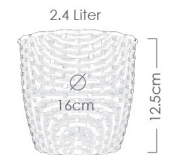

ROSE FLOWER POT

116-70600 60 cm

116-70700 80 cm

Length(cm)	Width(cm)	Height(cm)	Capacity(L)	Weight(KG)
61.5	20	15	2.4	0.76

Length(cm)	Width(cm)	Height(cm)	Capacity(L)	Weight(KG)
81.5	20	15	3.5	1

UV Resistant

Temperature

Light weight

100% Recyclable

Drain for water

CAMELIA FLOWER POT

116-70800

Length(cm)	Width(cm)	Height(cm)	Weight(KG)
47	29	21	1.6

UV Resistant

Temperature

Light weight

100% Recyclable

Drain for water

DALIA FLOWER POT

116-70300 2.4 Liters

116-70400 3.5 Liters

116-70500 5 Liters

Diameter(cm)	Height(cm)	Capacity(L)	Weight(KG)
22	33	5	0.42

Diameter(cm)	Height(cm)	Capacity(L)	Weight(KG)
19	14.8	3.5	0.23

Diameter(cm)	Height(cm)	Capacity(L)	Weight(KG)
16	12.5	2.4	0.13

UV Resistant

Temperature