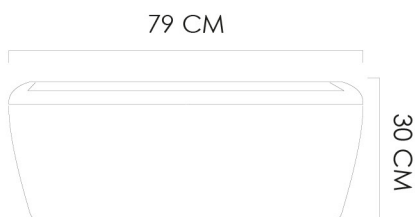

GREEN GRANITE
116-71323

WHITE
116-71335

Length(cm)	Width(cm)	Height(cm)	Capacity(L)	Weight(KG)
29.5	79	30	50	3

UV Resistant

Temperature

Light weight

100% Recyclable

Drain for water

↑ Max Height
↓ 95 CM

+

+

+

MANGO
Flower Pot

116-71322

2 x SANSEVIERIA YELLOW GREEN
80 CM

18970622