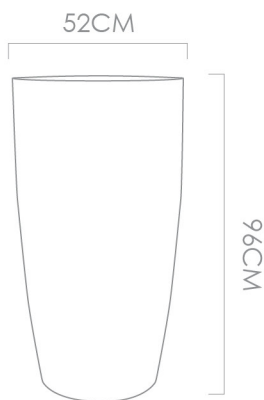

GREEN GRANITE
116-71123

WHITE
116-71135

Diameter(cm)	Height(cm)	Capacity(L)	Weight(KG)
48	35.5	44	2.2

UV Resistant

Temperature

Light weight

100% Recyclable

Drain for water

↑ Max Height
↓ 75 CM

CHERRY
Flower Pot

116-71122

SISAL TREE
57 CM

18970151

ARTIFICIAL GRAVEL
Matte milk white

021-10302

PACKAGING

004

BEIGE GRANITE
116-71260

GRAY GRANITE
116-71261

KIWI-XL FLOWER POT

196 Liters

BLACK GRANITE
116-71262

GREEN GRANITE
116-71263

WHITE
116-71275

Diameter(cm)	Height(cm)	Capacity(L)	Weight(KG)
52	96	196	6

UV Resistant

Temperature

Light weight

100% Recyclable

Drain for water

↑ Max Height
↓ 250 CM

KIWI-XL
Flower Pot
116-71261