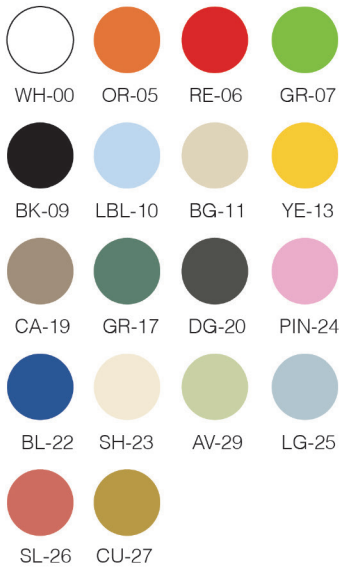

- UV Resistant
- Temperature
- Light weight
- 100% Recyclable
- Drain for water

- WH-00
- OR-05
- RE-06
- GR-07
- BK-09
- LBL-10
- BG-11
- YE-13
- CA-19
- GR-17
- DG-20
- PIN-24
- BL-22
- SH-23
- AV-29
- LG-25
- SL-26
- CU-27

Temperature

Light weight

100% Recyclable

Drain for water

DALIA FLOWER POT

116-70300 2.4 Liters

116-70400 3.5 Liters

116-70500 5 Liters