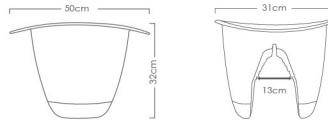

Diameter(cm)	Height(cm)	Capacity(L)	Weight(KG)
41	12	7.6	1.2

UV Resistant

Temperature

Light weight

100% Recyclable

Drain for water

Max Height_(cm)
12 CM

MARIGOLD-MINI

Length(cm)	Width(cm)	Height(cm)	Weight(KG)
50	31	32	1.65

- UV Resistant
- Temperature
- Light weight
- 100% Recyclable
- Drain for water

GARDENIA DOUBLE

FLOWER POT

116-70200

Length(cm)	Width(cm)	Height(cm)	Weight(KG)
82	31	32	3.05