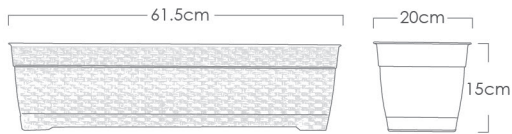

Length(cm)	Width(cm)	Height(cm)	Capacity(L)	Weight(KG)
61.5	20	15	2.4	0.76