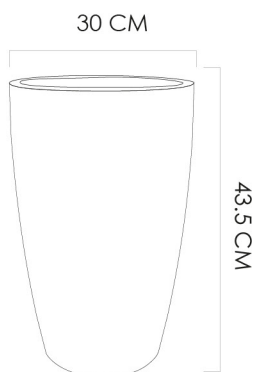

FLOWER POT

20.3 Liters

BLACK GRANITE
116-71022

GREEN GRANITE
116-71023

WHITE
116-71035

Diameter(cm)	Height(cm)	Capacity(L)	Weight(KG)
30	43.5	20.3	2

UV Resistant

Temperature

Light weight

100% Recyclable

Drain for water

↑ Max Height
↓ 160 CM

TULINA
Flower Pot
116-71022

+

BANYAN GREEN
120 CM
18972001

+