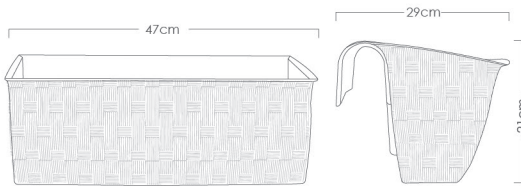

ROSE FLOWER POT

116-70600 60 cm

116-70700 80 cm

Length(cm)	Width(cm)	Height(cm)	Capacity(L)	Weight(KG)
61.5	20	15	2.4	0.76

Length(cm)	Width(cm)	Height(cm)	Capacity(L)	Weight(KG)
81.5	20	15	3.5	1

UV Resistant

Temperature

Light weight

100% Recyclable

Drain for water

CAMELIA FLOWER POT

116-70800

Length(cm)	Width(cm)	Height(cm)	Weight(KG)
47	29	21	1.6

UV Resistant