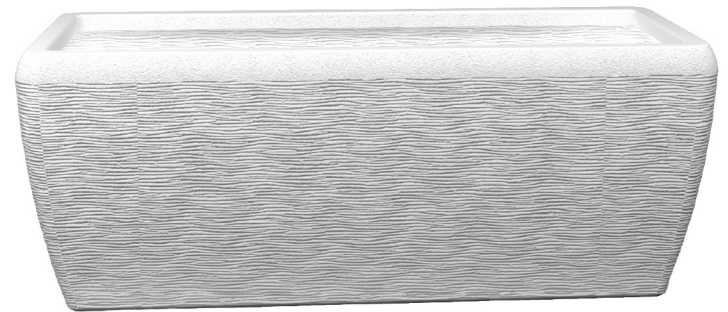

WHITE
116-71335