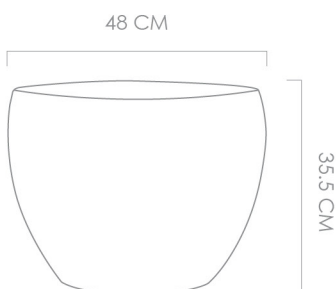

FLOWER POTS

PLANTED POTS

**ROYAL GROUP
HOUSE HOLD**

BEIGE GRANITE
116-71120

CHERRY FLOWER POT

44 Liters

GRAY GRANITE
116-71121

BLACK GRANITE
116-71122

GREEN GRANITE
116-71123

WHITE
116-71135

Diameter(cm)	Height(cm)	Capacity(L)	Weight(KG)
48	35.5	44	2.2

UV Resistant

Temperature

Light weight

100% Recyclable

Drain for water

↑ Max Height
↓ 75 CM

CHERRY
Flower Pot

116-71122

SISAL TREE
57 CM

18970151

ARTIFICIAL GRAVEL
Matte milk white

021-10302

PACKAGING

Diameter(cm)	Height(cm)	Capacity(L)	Weight(KG)
52	96	196	6

UV Resistant

Temperature

Light weight

100% Recyclable

Drain for water

↑ Max Height
↓ 250 CM

KIWI-XL
Flower Pot
116-71261