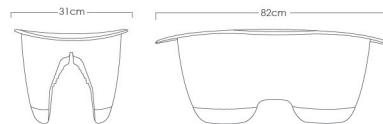

GARDENIA DOUBLE

FLOWER POT

116-70200

Length(cm)	Width(cm)	Height(cm)	Weight(KG)
82	31	32	3.05

- UV Resistant
- Temperature
- Light weight
- 100% Recyclable
- Drain for water