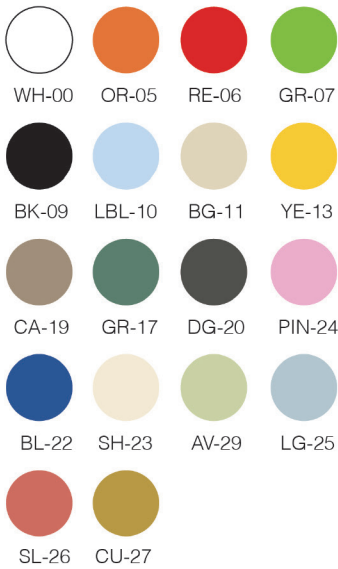

- UV Resistant
- Temperature
- Light weight
- 100% Recyclable
- Drain for water

- WH-00
- OR-05
- RE-06
- GR-07
- BK-09
- LBL-10
- BG-11
- YE-13
- CA-19
- GR-17
- DG-20
- PIN-24
- BL-22
- SH-23
- AV-29
- LG-25
- SL-26
- CU-27

Temperature

Light weight

100% Recyclable

Drain for water

CAMELIA FLOWER POT

116-70800

Length(cm)	Width(cm)	Height(cm)	Weight(KG)
47	29	21	1.6

UV Resistant