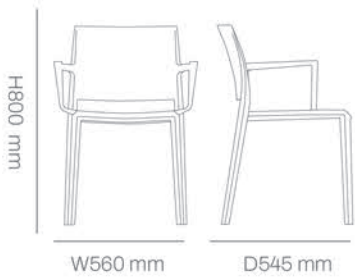

Super Vigo

Classic Chair

new

Clean, linear geometry crafted for contemporary elegance. Lightweight with excellent ergonomic comfort. Perfect for design-focused commercial and residential spaces

Technical details

Dimensions: