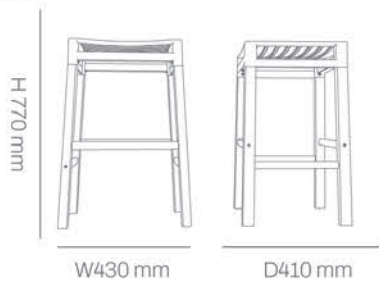

Technical details

Dimensions:
65 cm:

75 cm:

Performance:

Bar chair

Item.No: 111-30500 (65 cm)

Kg	1 pcs	280	600	700
5.5				

Item.No: 112-30500 (75 cm)

Technical details

Dimensions:

65 cm:

75 cm:

Performance:

Bar chair

Item No: 111-30500 (65 cm)

6.16	1 pcs	230	410	565