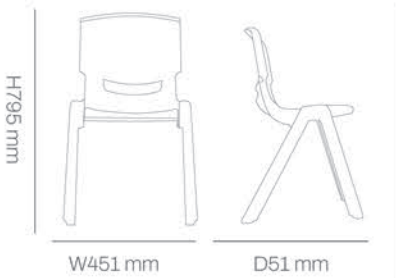

Progress 46 cm

School Chair

new

Built for active learning environments, this chair offers lasting durability, ergonomic comfort, and a clean modern look for every classroom.

Technical details

Dimensions:

Performance:

Item.No: 105-26400 (46 cm)

Stackable: Yes

*Application: Schools, learning spaces, and indoor/outdoor hospitality use.

Enjoy strips

Armless Chair

Crafted with a sleek, contemporary profile, this chair is designed to deliver reliable comfort while adding a modern touch to any setting.