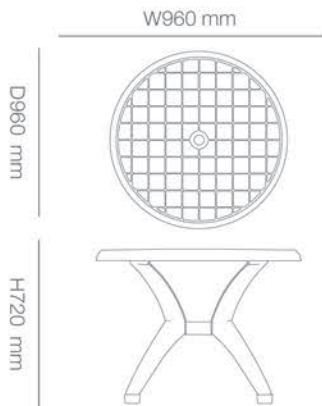

Colmobia

Dinning Table

Designed with clean lines and a balanced structure, this table combines durability and simplicity to complement any space with ease.

Technical details

Dimensions: