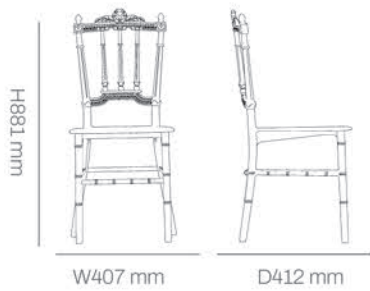

Napolyon

PP - Banquet Chair

new

Inspired by classic royal elegance, this chair features refined details and a graceful silhouette that add a luxurious touch to weddings, events, and sophisticated spaces.

Technical details

Dimensions: