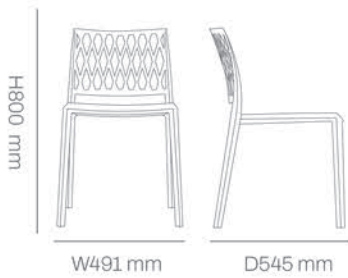

Vigo

Diamond chair

new

Modern dining chair with an open geometric backrest that combines lightness, comfort, and contemporary style for cafés, restaurants, terraces, and stylish indoor or outdoor spaces.

Technical details

Dimensions: