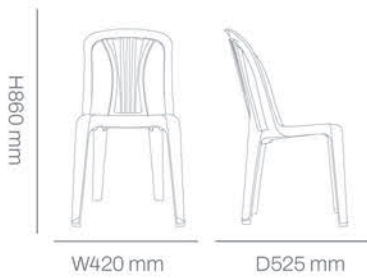

Stay

Armless Chair

With its slim profile and elegant vertical lines, this chair offers a modern look while providing everyday comfort and durability for any space.

Technical details

Dimensions: