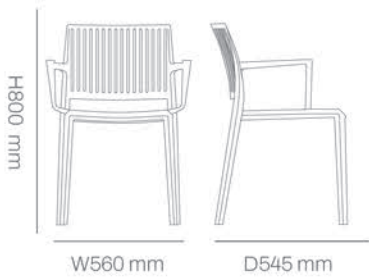

Super Vigo

Lines Chair

new

Elegant armchair with a slim vertical-back design and integrated armrests, combining comfort and contemporary style for cafés, restaurants, terraces, and modern dining spaces.

Technical details

Dimensions: