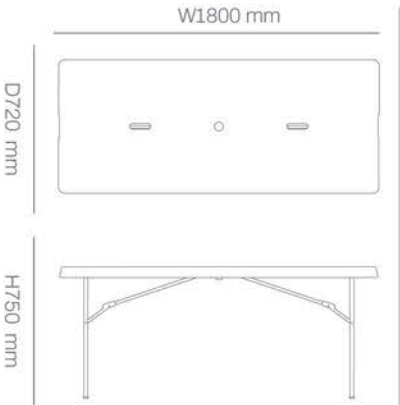

Panama

Foldable Table

Built for versatility and convenience, this folding table offers a practical solution for gatherings, events, and everyday use while ensuring easy storage and transport.

Technical details

Dimensions:

Available Colors:

Performance:

Item.No: 106-41100
Stackable: No

Kg	18 pcs	20 FT	40 FT	40 HC
14	18 pcs	275	580	658

- Heat Protection
- Super Strong
- UV Protection
- Indoor Outdoor
- Recycle

*Application: Hospitality projects, residential terraces, cafés, restaurants, indoor/outdoor settings.