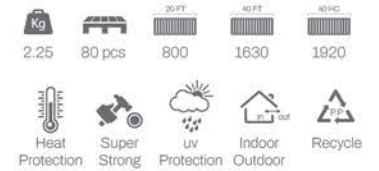

Technical details

Dimensions:

Available Colors:

Performance:

Item.No: 105-11800

Stackable: Yes

*Application: Hospitality projects, residential terraces, restaurants, indoor/outdoor settings.

Super Master