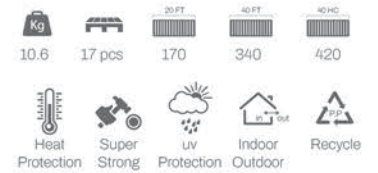

Performance:

Item.No: 106-12100

Stackable: Yes