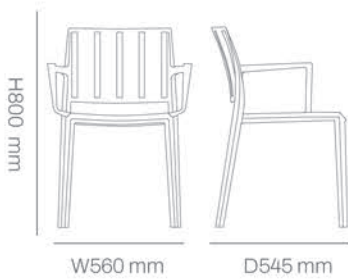

Super Vigo

Shutters Chair

new

Contemporary armchair with a bold open-back design and clean geometric lines, offering both comfort and style for cafés, restaurants, terraces, and modern hospitality spaces.

Technical details

Dimensions: