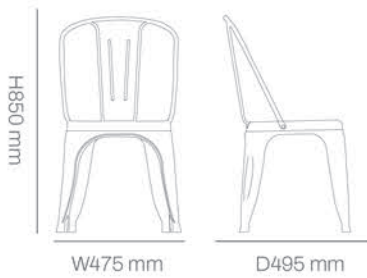

Tolix

Plastic Chair

new

Industrial inspiration with a clean, modern twist. Strong lines and solid construction for long-term durability. A design icon suited for cafés, terraces, and creative spaces

Technical details

Dimensions: