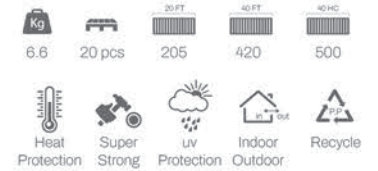

Technical details

Dimensions:

Available Colors:

Performance:

Item.No: 106-11100

Stackable: No

*Application: Hospitality projects, residential terraces, cafés, restaurants, indoor/outdoor settings.

Mexico