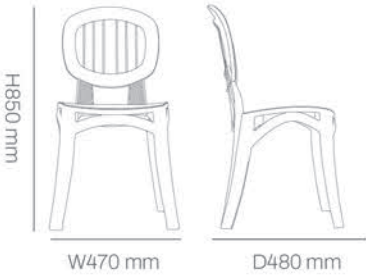

Comfort

Lines Chair

A refined balance of simplicity and everyday comfort. Designed with smooth lines that enhance any modern space.
A reliable chair that complements both homes and commercial settings

Technical details

Dimensions: