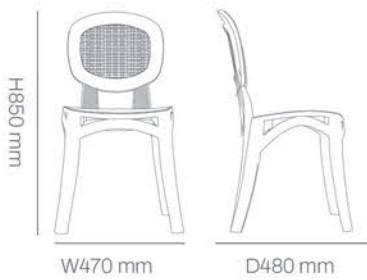

Comfort

Rattan Chair

With its graceful lines, distinctive backrest, and balanced proportions, this chair brings together modern elegance and everyday comfort. Designed to complement both indoor and outdoor spaces, it adds a refined touch to any setting.

Technical details

Dimensions: