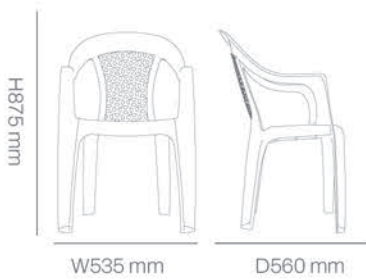

Super Hundai

Arm Chair

With its curved silhouette and decorative open-back design, this chair brings a sense of lightness, comfort, and elegance to any indoor or outdoor setting.

Technical details

Dimensions: