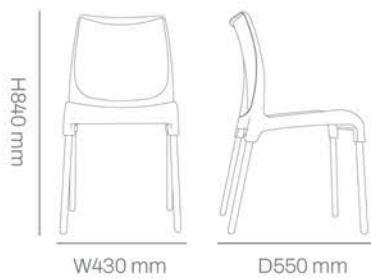

Elegant

Aluminum Legs

Soft, sculpted lines embody understated luxury. A refined presence that elevates any space effortlessly. Designed for those who appreciate modern sophistication.

Technical details

Dimensions: