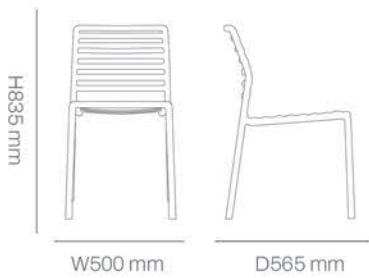

Doga

Bistrot Chair

Minimalist design shaped for versatile everyday use. Its smooth profile blends effortlessly into any setting. Modern, durable, and ideal for indoor and outdoor living.

Technical details

Dimensions: