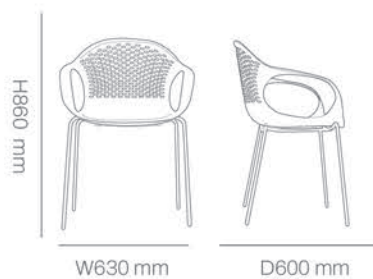

Cobra

Metal Legs

Clean, linear geometry crafted for contemporary elegance. Lightweight with excellent ergonomic comfort. Perfect for design-focused commercial and residential spaces

Technical details

Dimensions: