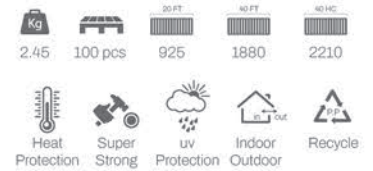

Performance:

Item.No: 105-11500

Stackable: Yes