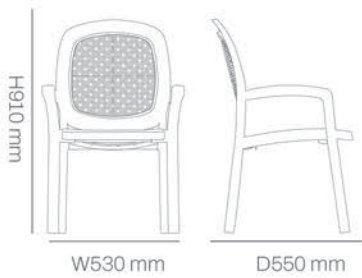

Super Comfort

Arabisk Chair

Designed with soft curves and refined details, this chair brings together comfort, elegance, and timeless style for every space.

Technical details

Dimensions: