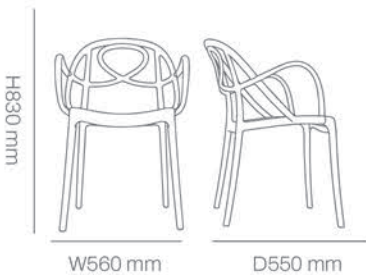

Super Twister

Arm Chair

Contemporary chair with a unique curved-frame design that blends comfort, creativity, and style, making it ideal for cafés, restaurants, terraces, and modern indoor or outdoor spaces.

Technical details

Dimensions: