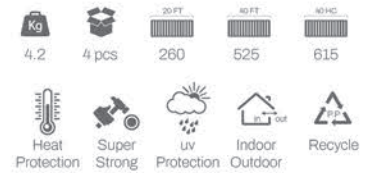

Performance:

Item.No: 110-03300

Stackable: Yes