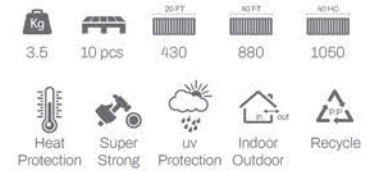

Available Colors:

Performance:

Item.No: 110-50100

Stackable: Yes