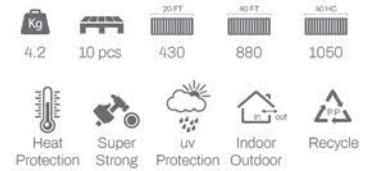

Technical details

Dimensions:

Available Colors:

Performance:

Item.No: 110-50350

Stackable: Yes

*Application: Hospitality projects, residential terraces, restaurants, indoor/outdoor settings.

Tiffany