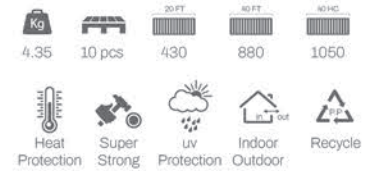

Technical details

Dimensions:

Available Colors:

Performance:

Item.No: 110-50250

Stackable: Yes

*Application: Hospitality projects, wedding halls, residential terraces, indoor/outdoor settings.

PP - Banquet Chair