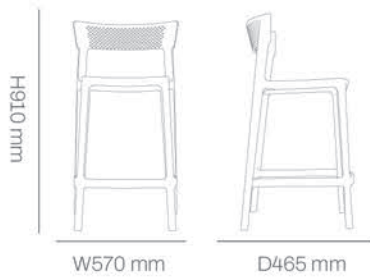

Dimensions:

Available Colors:

Performance:

Item.No: 110-50400

Stackable: Yes

*Application: Hospitality projects, residential terraces, restaurants, indoor/outdoor settings.

Piano

Barstool Chair

Tall, elegant, and architecturally balanced. Its refined frame delivers both comfort and distinction. A premium choice for bars, terraces, and modern interiors.

Technical details

Gas injection chair

Dimensions:
65 cm: