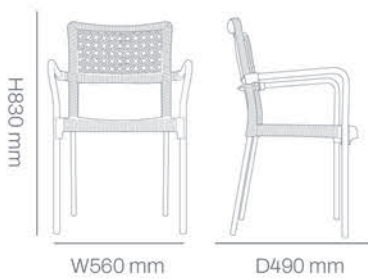

Pretty

Aluminum Legs

A cheerful and modern design that brightens any space. Its playful structure adds charm without compromising quality. A stylish option for contemporary indoor and outdoor settings.

Technical details

Dimensions: