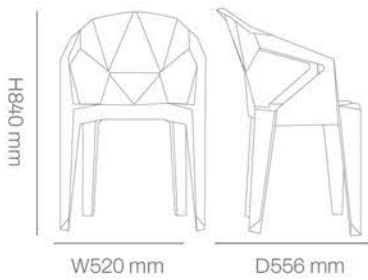

Super Poly

Arm Chair

A sculptural chair with a bold contemporary identity. Lightweight yet impressively strong for daily use. A perfect statement for stylish indoor or outdoor living

Technical details

Dimensions: