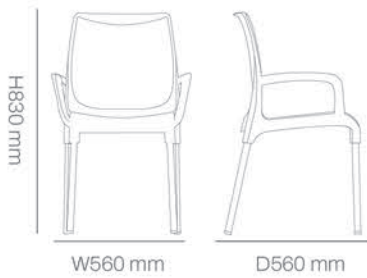

Super Elegant

Aluminum Legs

A sculptural chair with a bold contemporary identity. Lightweight yet impressively strong for daily use. A perfect statement for stylish indoor or outdoor living.

Technical details

Dimensions: