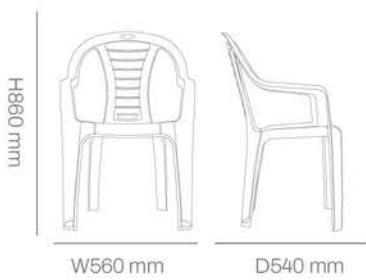

Super Enjoy

Arm Chair

Blending curved lines with a supportive backrest, this chair is designed to provide comfort, durability, and timeless appeal for everyday indoor and outdoor living.

Technical details

Dimensions: