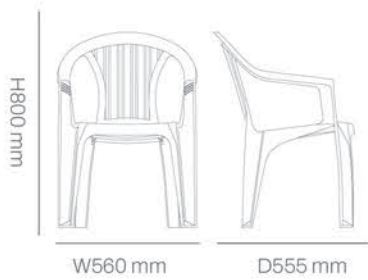

Super Master

Lines Chair

Designed with smooth curves and a supportive backrest, this chair delivers comfort, durability, and timeless simplicity for everyday indoor and outdoor use.

Technical details

Dimensions: