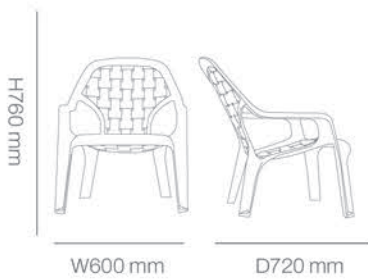

Max

Lounge Chair

Dynamic curves give this chair a vibrant, modern identity. Light yet sturdy, designed for everyday outdoor use. A stylish piece that adds character to any space.

Technical details

Dimensions: