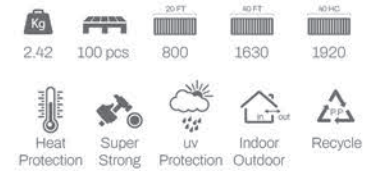

Performance:

Item.No: 105-11600

Stackable: No