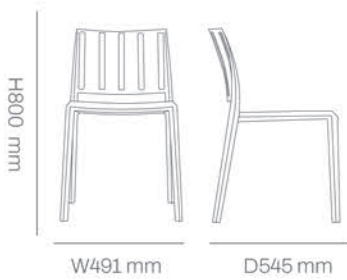

Vigo

Shutters Chair

new

Minimalist chair with a curved slatted backrest and sleek profile, designed to add a fresh and modern touch to cafés, terraces, restaurants, and contemporary dining spaces.

Technical details

Dimensions: