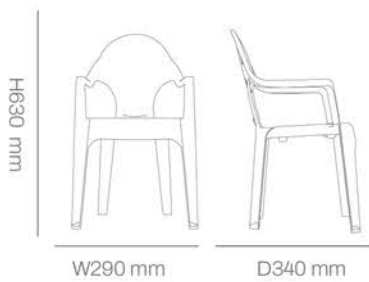

Kids Chair

Plastic Chair

Designed to inspire creativity and fun, this kids' table and chair collection combines playful style, comfort, and durability for everyday adventures.

Technical details

Dimensions: