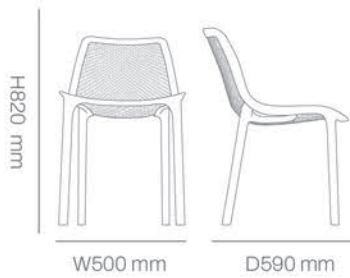

Pride

Armless chair

The armless chair brings a minimal, streamlined form to the collection. Precision-molded with gas-injection technology, it delivers lasting resilience and ergonomic comfort in a compact, elegant design.

Technical details

Dimensions: