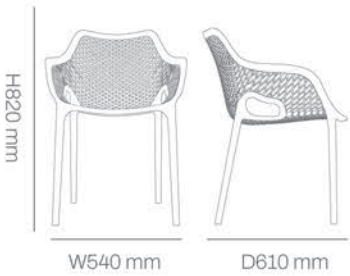

Technical details

Dimensions:

Available Colors:

Performance:

Item.No: 110-05000
Stackable: Yes

3.72 Kg 4 pcs 300 30 FT 600 60 FT 710 71 CM

Heat Protection Super Strong UV Protection Indoor Outdoor Recycle

*Application: Hospitality projects, residential terraces, cafés, restaurants, indoor/outdoor settings.

Technical details

Dimensions:

Available Colors:

Performance:

Item.No: 110-03100
Stackable: Yes

3.8 Kg	4 pcs	280 mm	570 mm	670 mm
Heat Protection	Super Strong	UV Protection	Indoor Outdoor	Recycle

*Application: Hospitality projects, residential terraces, cafés, restaurants, indoor/outdoor settings.