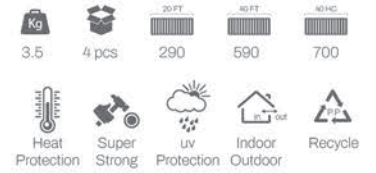

Performance:

Item.No: 110-01400

Stackable: Yes