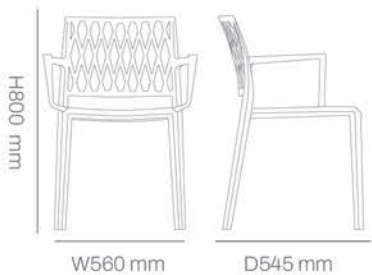

Super Vigo

Diamond Chair

new

Clean, linear geometry crafted for contemporary elegance. Lightweight with excellent ergonomic comfort. Perfect for design-focused commercial and residential spaces

Technical details

Dimensions: