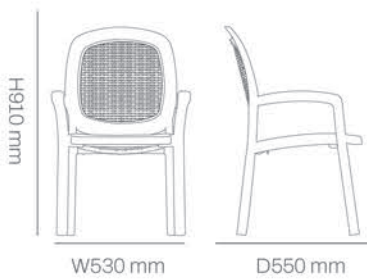

Super Comfort

Rattan Chair

Combining elegant contours with a refined silhouette, this chair is designed to offer exceptional comfort and effortless style. Its timeless character makes it a perfect choice for sophisticated indoor and outdoor spaces.

Technical details

Dimensions: