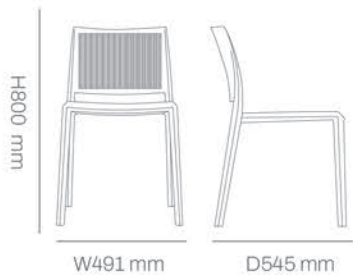

Vigo

Cordroy Chair

new

Minimalist chair with a sleek profile and textured backrest, offering comfort and simplicity for cafés, dining areas, terraces, and modern indoor or outdoor spaces.

Technical details

Dimensions: