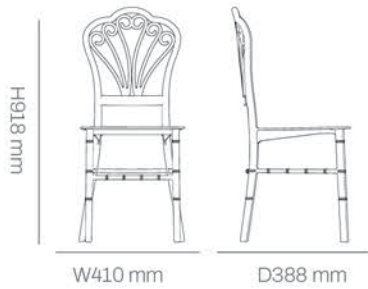

Technical details

Dimensions:

Available Colors:

Performance:

Item.No: 110-50250

Stackable: Yes

*Application: Hospitality projects, wedding halls, residential terraces, indoor/outdoor settings.

PP - Banquet Chair