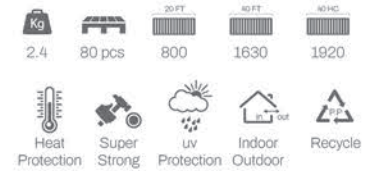

Performance:

Item.No: 105-11700

Stackable: Yes