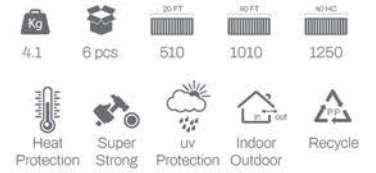

Performance:

Item.No: 110-21200

Stackable: No