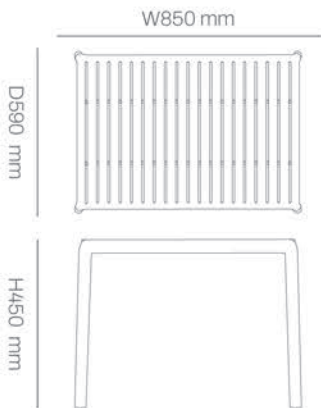

Doga

Coffee Table

Modern slatted-top table with a sleek and practical design, ideal for outdoor cafés, terraces, gardens, and contemporary seating spaces.

Technical details

Dimensions: