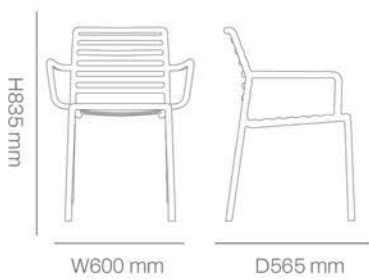

Doga

Armchair

Clean, linear geometry crafted for contemporary elegance. Lightweight with excellent ergonomic comfort. Perfect for design-focused commercial and residential spaces

Technical details

Dimensions: