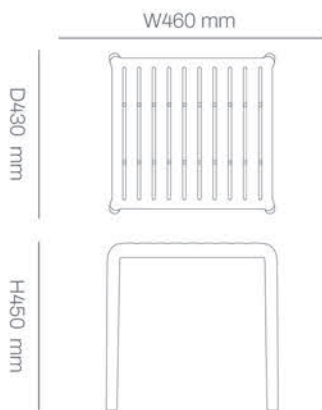

Doga

Side Table

Minimalist side table with a clean slatted-top design, perfect for cafés, terraces, balconies, poolsides, and modern outdoor seating areas.

Technical details

Dimensions: