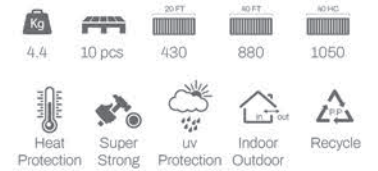

Available Colors:

Performance:

Item.No: 110-50150

Stackable: Yes