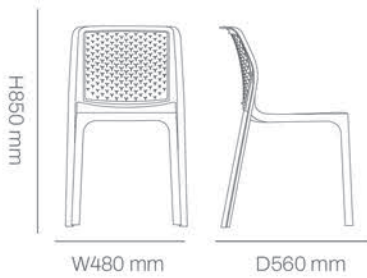

Grand

Puzzle Chair

A fresh and lively design crafted to energize any environment. Smooth curves offer comfort with a modern playful touch. Ideal for cafés, homes, and colorful outdoor spaces.

Technical details

Dimensions: