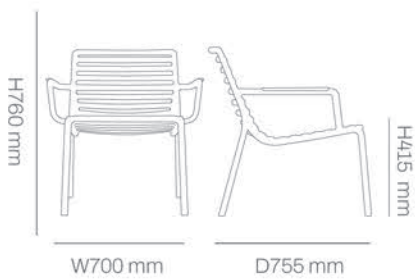

Doga

Relax Chair

Where comfort meets timeless elegance. Crafted with precision and style, this chair elevates any outdoor or indoor space with effortless sophistication. Pure leisure...Refined design

Technical details

Dimensions: