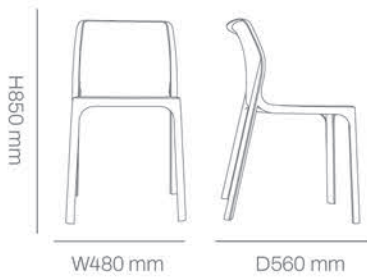

Grand

Classic Chair

Timeless design reimagined with contemporary details. Its soft curves ensure long-lasting comfort and style. Ideal for elegant homes and hospitality settings.

Technical details

Dimensions: