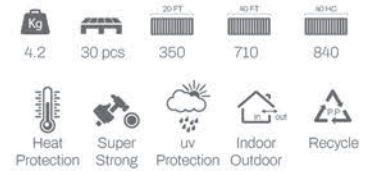

Technical details

Dimensions:

Available Colors:

Performance:

Item.No: 105-13100

Plastic chair

*Application: Hospitality projects, residential terraces, restaurants, indoor/outdoor settings.

Comfort