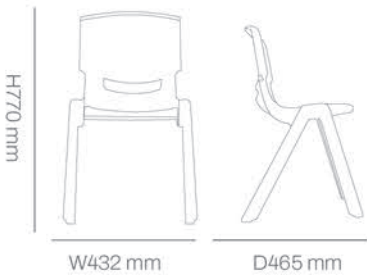

Progress 42 cm

School Chair

new

Designed for everyday learning, this chair combines durability, comfort, and simplicity to create the perfect seating solution for modern classrooms.

Technical details

Dimensions: