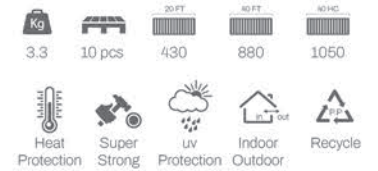

Available Colors:

Performance:

Item.No: 110-50300

Stackable: Yes