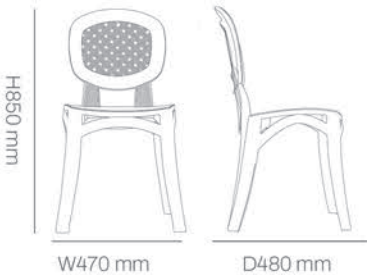

Comfort

Arabisk Chair

Blending elegant details with graceful curves, this chair offers lasting comfort and timeless style for both indoor and outdoor spaces.

Technical details

Dimensions: