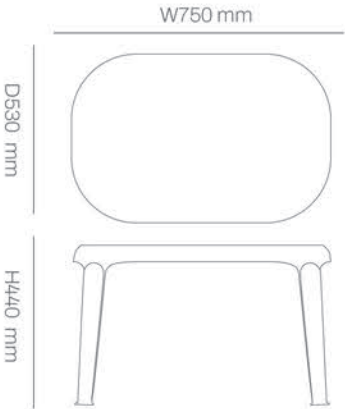

Argentina

Plastic Table

Durable plastic table designed for children's spaces, offering a safe rounded shape, lightweight construction, and easy-to-clean surface for everyday use in schools, playrooms, nurseries, and activity areas.

Technical details

Dimensions: