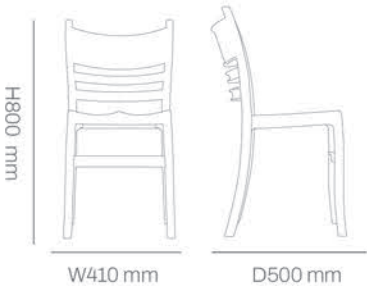

Orient

Classic Chair

Clean, linear geometry crafted for contemporary elegance. Lightweight with excellent ergonomic comfort. Perfect for design-focused commercial and residential spaces

Technical details

Dimensions: