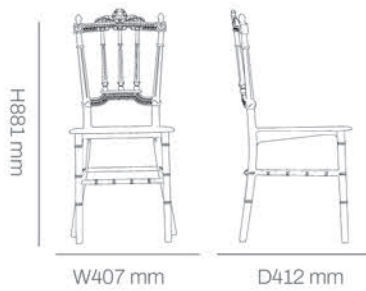

Napolyon

PC - Banquet Chair

new

With its ornate details and elegant high-back design, this chair brings sophistication and charm to formal events, banquets, and luxurious interiors.

Technical details

Dimensions: