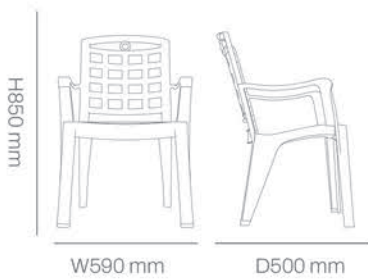

King

Square Chair

Enduring comfort meets graceful design. With its elegant silhouette and refined details, this chair brings warmth, style, and effortless sophistication to every indoor and outdoor setting.

Technical details

Dimensions: