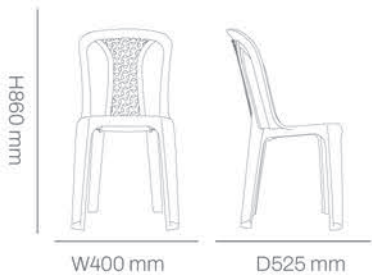

Hundai

Armless Chair

Designed with flowing lines and a distinctive open-back pattern, this chair offers a perfect balance of comfort, durability, and contemporary style.

Technical details

Dimensions: