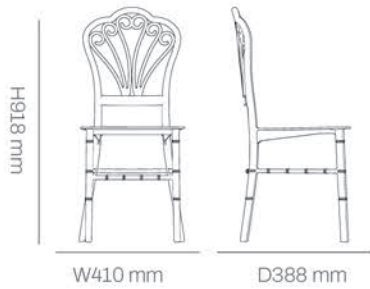

PP - Banquet Chair

Classic banquet chair with an ornate fan-shaped backrest design, combining elegance and sophistication for weddings, formal dining spaces, and luxury event venues.

Technical details

Dimensions: