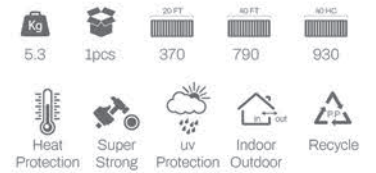

Performance:

Item.No: 110-27600

Stackable: No