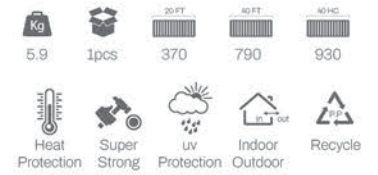

Technical details

Dimensions:

Available Colors:

Performance:

Item.No: 110-27500

Stackable: No

*Application: Hospitality projects, residential terraces, cafés, restaurants, indoor/outdoor settings.

Dragon