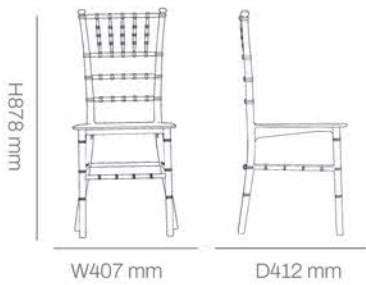

Tiffany

PP - Banquet Chair

new

Classic Chiavari-style chair with a timeless silhouette, ideal for weddings, banquet halls, restaurants, and elegant event setups.

Technical details

Dimensions: