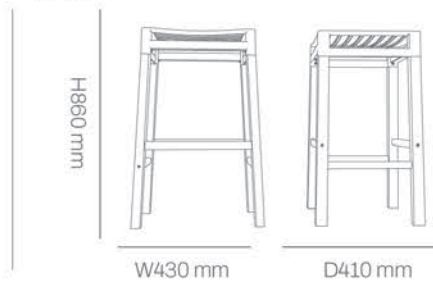

Technical details

Dimensions:
65 cm:

75 cm:

Performance:

Bar chair

Item.No: 111-30500 (65 cm)

Kg	1 pcs	280	600	700
5.5				

Item.No: 112-30500 (75 cm)

Technical details

Dimensions:

65 cm:

75 cm:

Performance:

Bar chair

Item No: 111-30500 (65 cm)

6.16	1 pcs	230	410	565