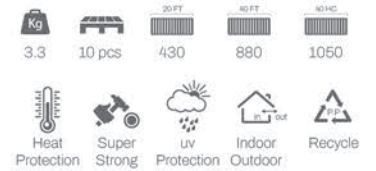

Dimensions:

Available Colors:

Performance:

Item.No: 110-50400

Stackable: Yes

*Application: Hospitality projects, residential terraces, restaurants, indoor/outdoor settings.

Piano

Barstool Chair