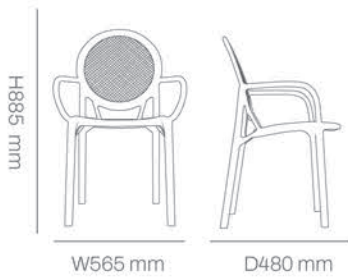

Super Rio

Arm Chair

A premium evolution of a classic round-back design. Graceful proportions meet enhanced comfort and strength. Ideal for luxurious outdoor and indoor atmospheres

Technical details

Dimensions: