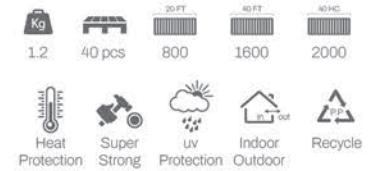

Performance:

Item.No: 106-01100

Stackable: Yes