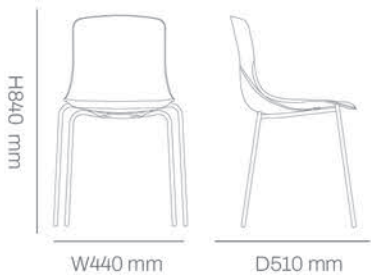

Maya Super

Metal Legs

Clean, linear geometry crafted for contemporary elegance. Lightweight with excellent ergonomic comfort. Perfect for design-focused commercial and residential spaces

Technical details

Dimensions: