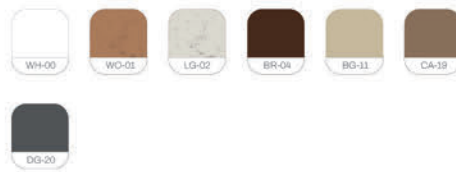

Technical details

Dimensions:

Available Colors:

Performance:

Item.No: 106-11100

Stackable: No

*Application: Hospitality projects, residential terraces, cafés, restaurants, indoor/outdoor settings.

Mexico