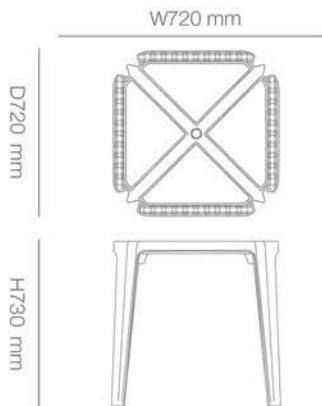

Brazilia

Table

Compact and versatile, this table is designed to fit seamlessly into any space while offering reliable performance and modern appeal.

Technical details

Dimensions:

Available Colors:

Performance: