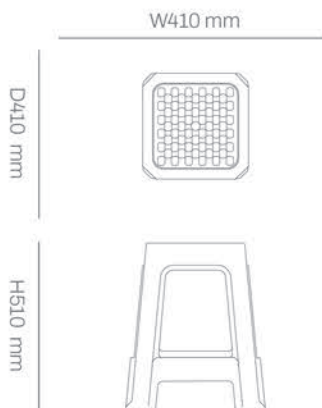

Orbit

Stool Chair

Compact, sturdy, and practical, this stool is designed for everyday use, offering convenience and durability in any space.

Technical details

Dimensions: