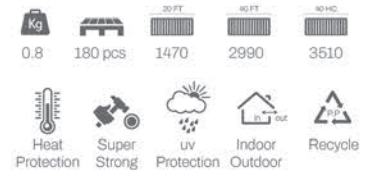

Technical details

Dimensions:

Available Colors:

Performance:

Item.No: 105-25100 (Classic)

Item.No: 105-25100 (ABC)

Plastic chair

*Application: Schools, learning spaces, and indoor/outdoor hospitality use.