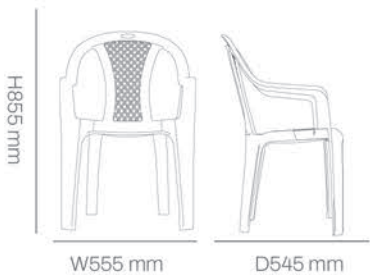

Super Relax

Arabisk Chair

Combining a lightweight feel with durable construction, this chair offers everyday comfort and timeless practicality. Its breathable backrest and simple design make it ideal for both indoor and outdoor use.

Technical details

Dimensions: