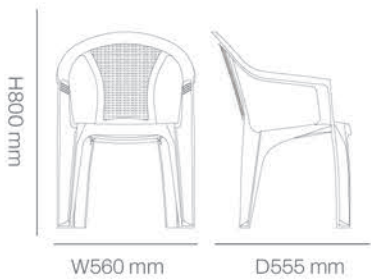

Super Master

Rattan Chair

Blending elegant curves with a textured backrest, this chair offers a perfect balance of comfort, durability, and timeless style for any indoor or outdoor space.

Technical details

Dimensions: