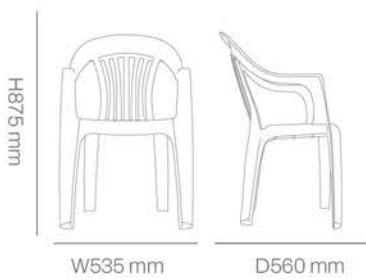

Arm Chair

Featuring flowing curves and a supportive backrest, this chair combines comfort, practicality, and timeless appeal for everyday indoor and outdoor use.

Technical details

Dimensions:

Available Colors: