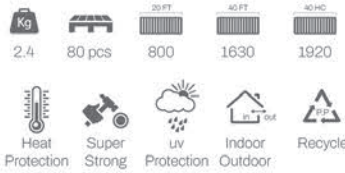

Performance:

Item.No: 105-11700

Plastic chair