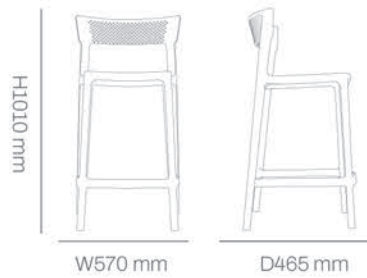

Dimensions:

Available Colors:

Performance:

Item.No: 110-50400

Stackable: Yes

*Application: Hospitality projects, residential terraces, restaurants, indoor/outdoor settings.

Piano

Barstool Chair

Tall, elegant, and architecturally balanced. Its refined frame delivers both comfort and distinction. A premium choice for bars, terraces, and modern interiors.

Technical details

Gas injection chair

Dimensions:
65 cm:

75 cm:

Performance:

Stackable: No

Item.No: 111-03400 (65cm)

Kg	4 pcs	300	610	715
----	-------	-----	-----	-----

Item.No: 112-03400 (75cm)

Kg	4 pcs	275	555	655
----	-------	-----	-----	-----

Available Colors: