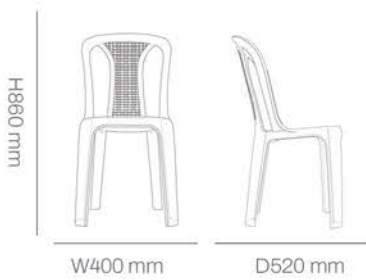

Master

Rattan Chair

Blending the warm look of rattan with a refined modern shape, this chair creates a welcoming atmosphere while offering comfort, durability, and effortless style.

Technical details

Dimensions: