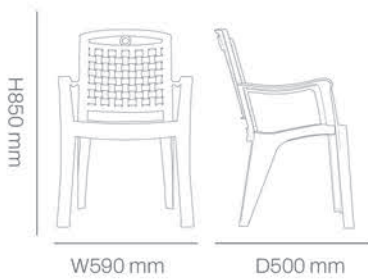

King

Rattan Chair

Where comfort meets timeless elegance. Crafted with precision and style, this chair elevates any outdoor or indoor space with effortless sophistication. Pure leisure...Refined design

Technical details

Dimensions: