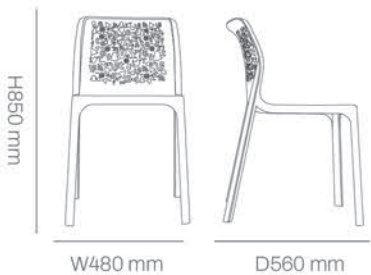

Technical details

Dimensions:

Available Colors:

Performance:

Item.No: 110-01200
Stackable: Yes

3.5 Kg	4 pcs	290 mm	590 mm	700 mm
Heat Protection	Super Strong	UV Protection	Indoor Outdoor	Recycle

*Application: Hospitality projects, residential terraces, cafés, restaurants, indoor/outdoor settings.