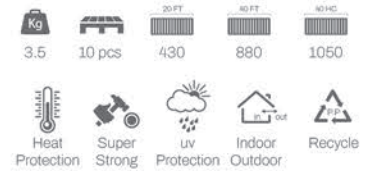

Available Colors:

Performance:

Item.No: 110-50200

Stackable: Yes