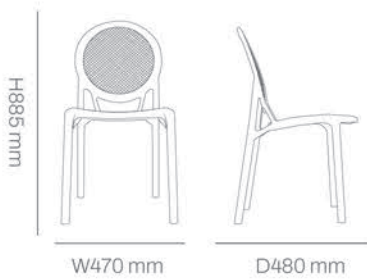

Rio

Armless Chair

Contemporary chair with a rounded perforated backrest that adds a stylish and distinctive touch while providing comfort and ventilation for cafés, restaurants, terraces, and modern dining spaces.

Technical details

Dimensions: