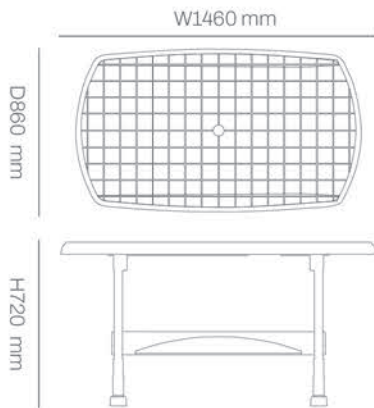

Dinning Table

Designed for everyday gatherings, this table combines durability, practicality, and clean lines to suit both indoor and outdoor spaces with ease.

Technical details

Dimensions:

Available Colors: