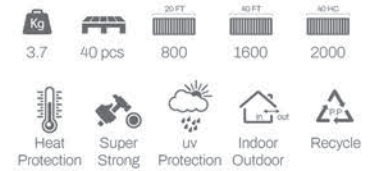

Technical details

Dimensions:

Available Colors:

Performance:

Item.No: 105-16300

Stackable: No

*Application: Hospitality projects, residential terraces, cafés, restaurants, indoor/outdoor settings.

King