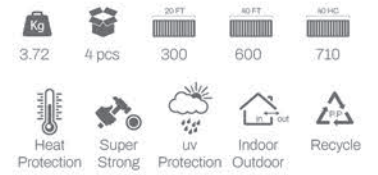

Performance:

Item.No: 110-05200

Stackable: Yes