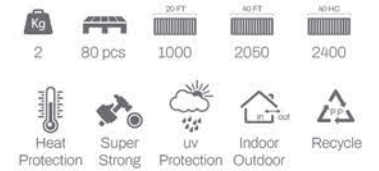

Performance:

Item.No: 105-01600

Stackable: Yes