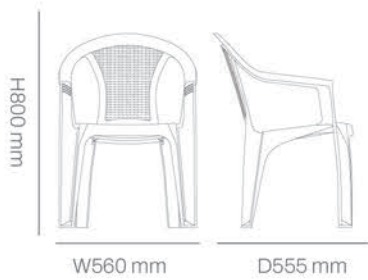

Nets Chair

Combining a textured backrest with smooth flowing curves, this chair offers everyday comfort, durability, and timeless appeal for any indoor or outdoor setting.

Technical details

Dimensions:

Available Colors: