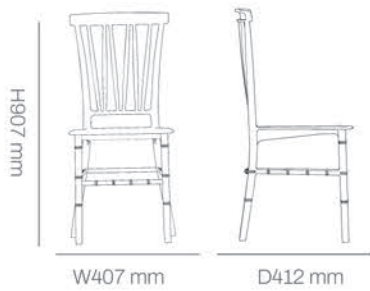

Roma

PP - Banquet Chair

new

Elegant transparent Chiavari chair that combines a luxurious appearance with a light, modern feel, perfect for upscale weddings, events, and stylish dining spaces

Technical details

Dimensions: