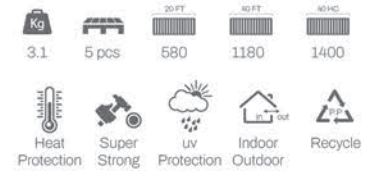

Performance:

Item.No: 105-21100

Plastic chair