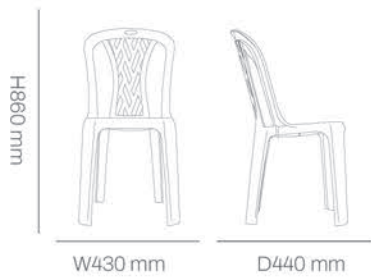

Relax

Arabisk Chair

With its distinctive backrest pattern and elegant silhouette, this chair brings a modern touch while offering comfort and durability for everyday use.

Technical details

Dimensions: