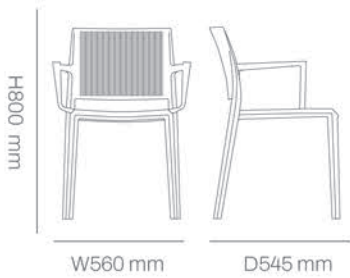

Super Vigo

Cordroy Chair

new

Contemporary armchair with a slim silhouette and comfortable mesh-style backrest, designed for cafés, restaurants, terraces, offices, and modern dining spaces.

Technical details

Dimensions: