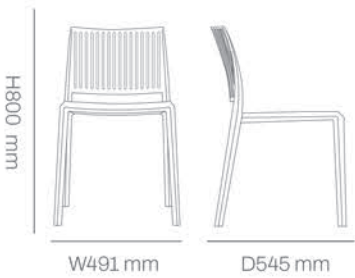

Vigo

Lines chair

new

Modern chair with a slim slatted backrest and lightweight structure, designed for comfort and practicality in cafés, restaurants, terraces, and contemporary dining spaces.

Technical details

Dimensions: