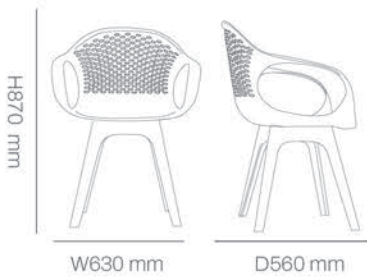

Cobra

Plastic Legs

Clean, linear geometry crafted for contemporary elegance. Lightweight with excellent ergonomic comfort. Perfect for design-focused commercial and residential spaces

Technical details

Dimensions: