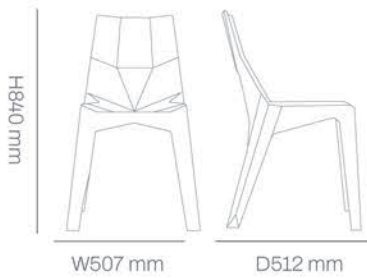

Poly

Armless Chair

A minimalist chair built with durability in mind. Its clean geometry fits seamlessly into modern projects. A practical and elegant choice for commercial use

Technical details

Dimensions: