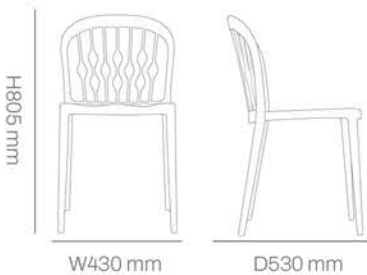

Crystal

Armless Chair

Inspired by classic elegance with a modern touch. The open back design offers charm and visual lightness. Perfect for refined outdoor and indoor atmospheres.

Technical details

Dimensions: