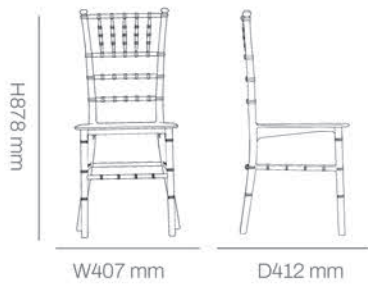

Tiffany

PC - Banquet Chair

new

Modern Chiavari chair with a sleek vertical-back design, offering a refined and contemporary touch for banquet halls, weddings, restaurants, and elegant event spaces.

Technical details

Dimensions: