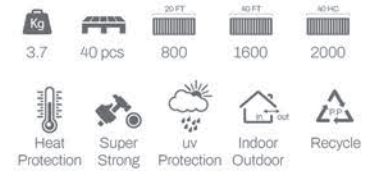

Technical details

Dimensions:

Available Colors:

Performance:

Item.No: 105-16400

Stackable: Yes

*Application: Hospitality projects, residential terraces, cafés, restaurants, indoor/outdoor settings.

Comfort