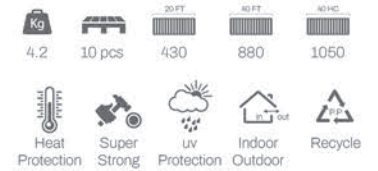

Technical details

Dimensions:

Available Colors:

Performance:

Item.No: 110-50450

Stackable: Yes

*Application: Hospitality projects, residential terraces, restaurants, indoor/outdoor settings.

Napolyon