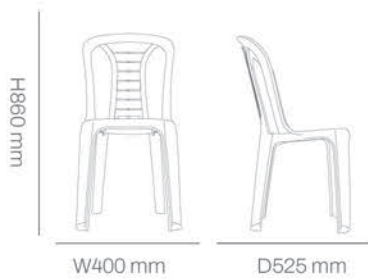

Enjoy strips

Armless Chair

Crafted with a sleek, contemporary profile, this chair is designed to deliver reliable comfort while adding a modern touch to any setting.

Technical details

Dimensions: