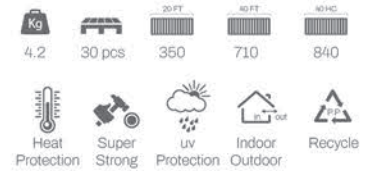

Technical details

Dimensions:

Available Colors:

Performance:

Item.No: 105-13300

Plastic chair

*Application: Hospitality projects, residential terraces, restaurants, indoor/outdoor settings.

Comfort