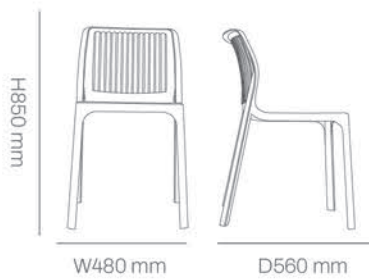

Grand

Lines Chair

Where comfort meets timeless elegance. Crafted with precision and style, this chair elevates any outdoor or indoor space with effortless sophistication. Pure leisure...Refined design

Technical details

Dimensions: