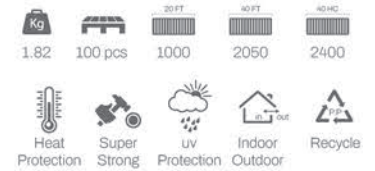

Performance:

Item.No: 105-01100

Stackable: Yes