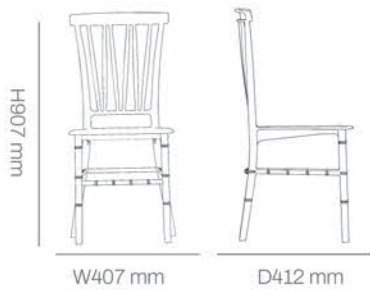

Roma

PC - Banquet Chair

new

Elegant transparent chair with a modern high-back design that adds a premium and luxurious feel to weddings, banquet halls, and upscale dining spaces.

Technical details

Dimensions: