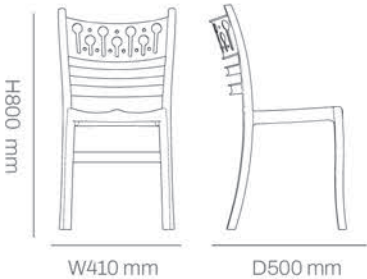

Orient

Ballons Chair

Elegant chair with a soft curved silhouette and decorative backrest details, offering a perfect balance between comfort and modern style for indoor and outdoor dining areas.

Technical details

Dimensions: