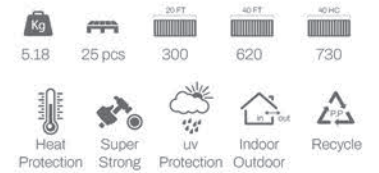

Performance:

Item.No: 106-21100

Stackable: No