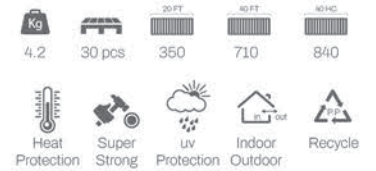

Technical details

Dimensions:

Available Colors:

Performance:

Item.No: 105-13200

Plastic chair

*Application: Hospitality projects, residential terraces, restaurants, indoor/outdoor settings.

Elegant