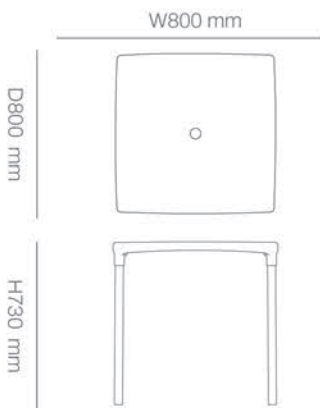

Venezuela

Aluminum Legs

A perfect blend of simplicity and functionality, this table and chair set is designed to create comfortable, modern spaces for everyday dining and gathering.

Technical details

Dimensions: