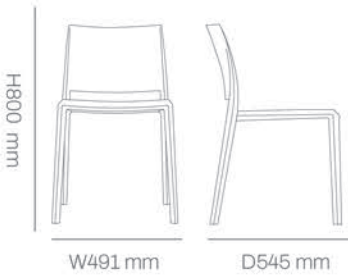

Technical details

Dimensions:

Available Colors:

Performance:

Item.No: 110-05000
Stackable: Yes

3.72 Kg 4 pcs 300 30 FT 600 60 FT 710 71 CM

Heat Protection Super Strong UV Protection Indoor Outdoor Recycle

*Application: Hospitality projects, residential terraces, cafés, restaurants, indoor/outdoor settings.