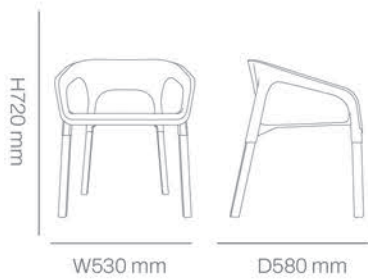

Easy

Wooden Legs

Relaxed lines shaped for effortless everyday comfort. Light and pleasant, ideal for fresh outdoor environments. A modern chair designed to bring ease into any setting

Technical details

Dimensions: